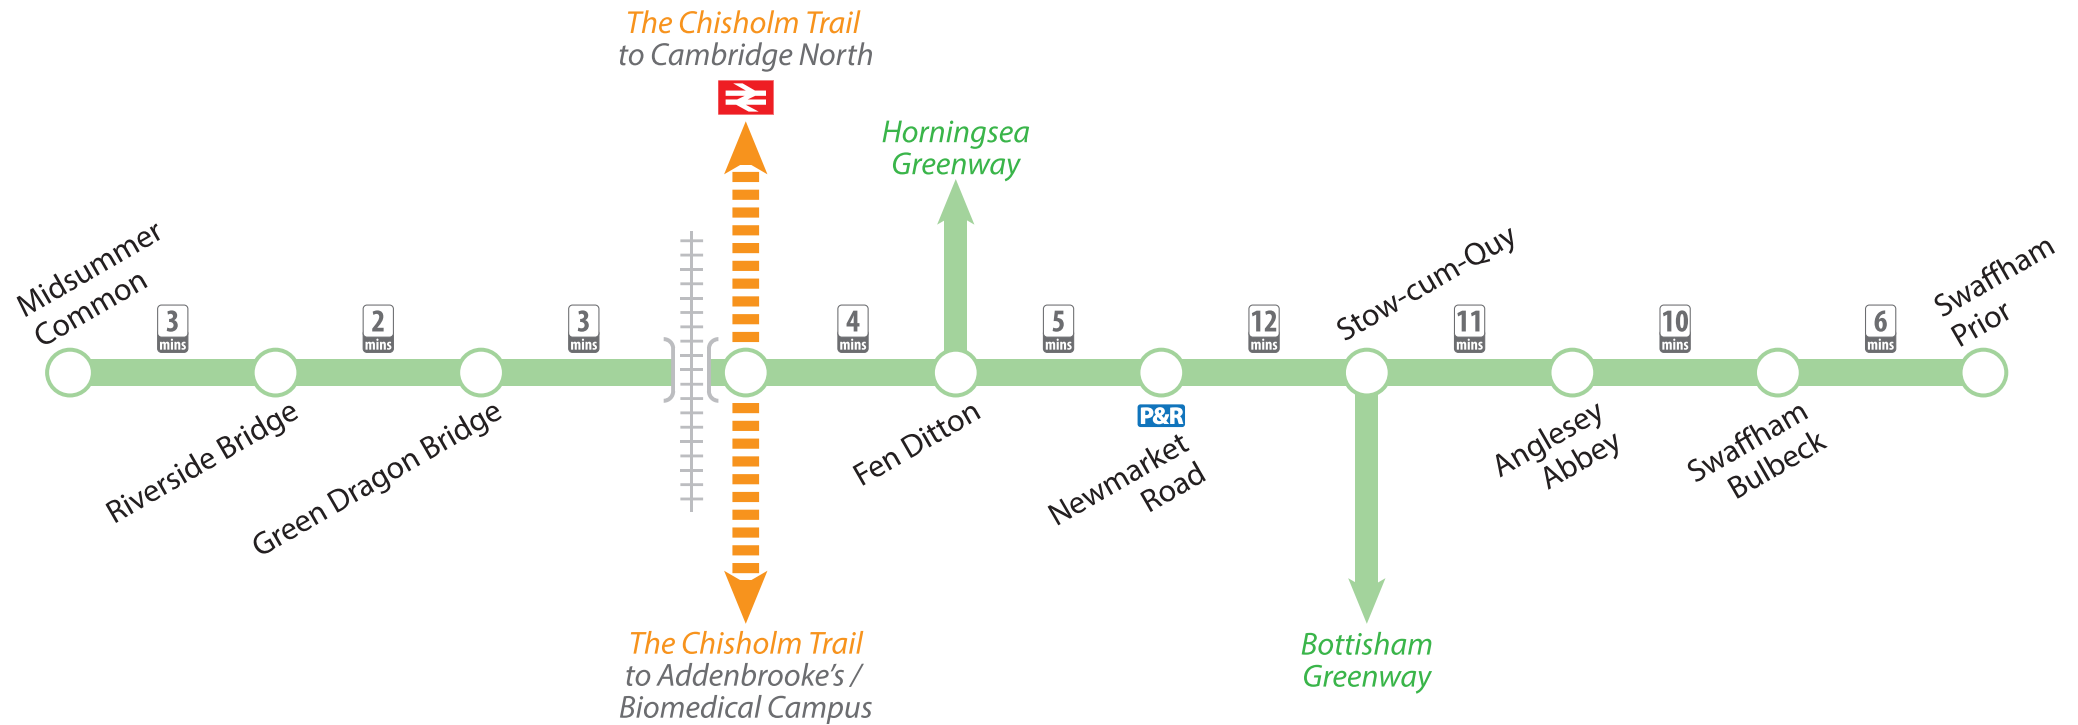

# Swaffhams Greenway

Summer 2021

## Key

- Planned route (Greenway)
- Under construction (Greenway)
- Completed Greenway
- Under construction (The Chisholm Trail)

assuming 10mph – 1000m = 4 mins