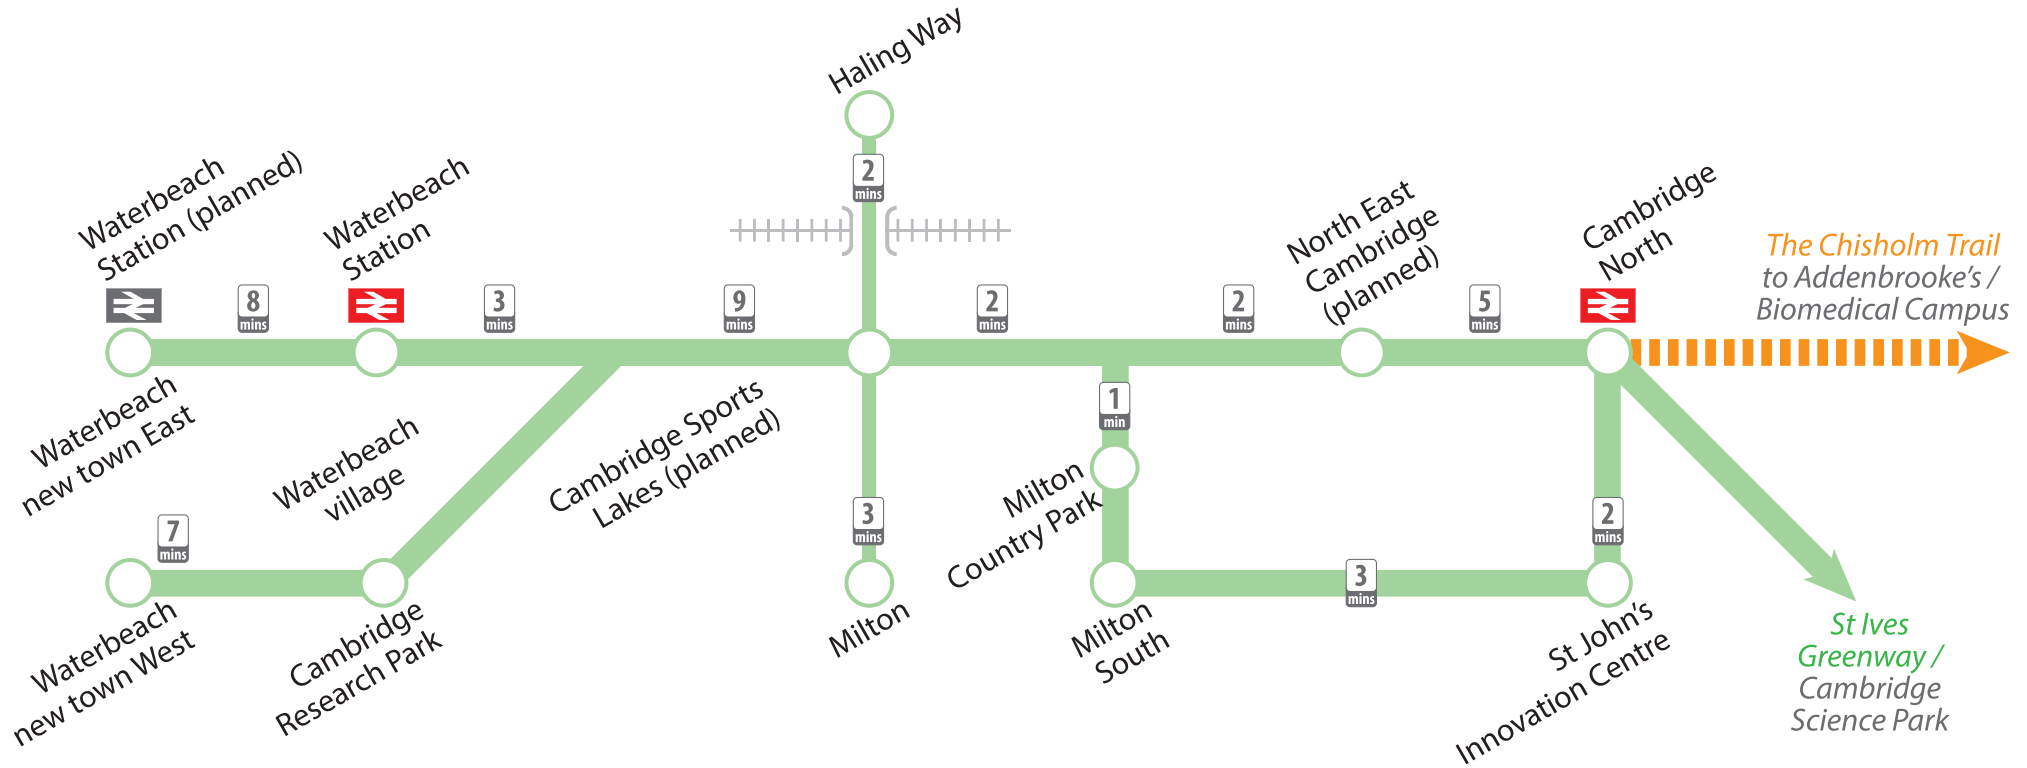

Waterbeach Greenway

Summer 2021

Key

- Planned route (Greenway)
- Under construction (Greenway)
- Completed Greenway
- Under construction (The Chisholm Trail)

assuming 10mph – 1000m = 4 mins